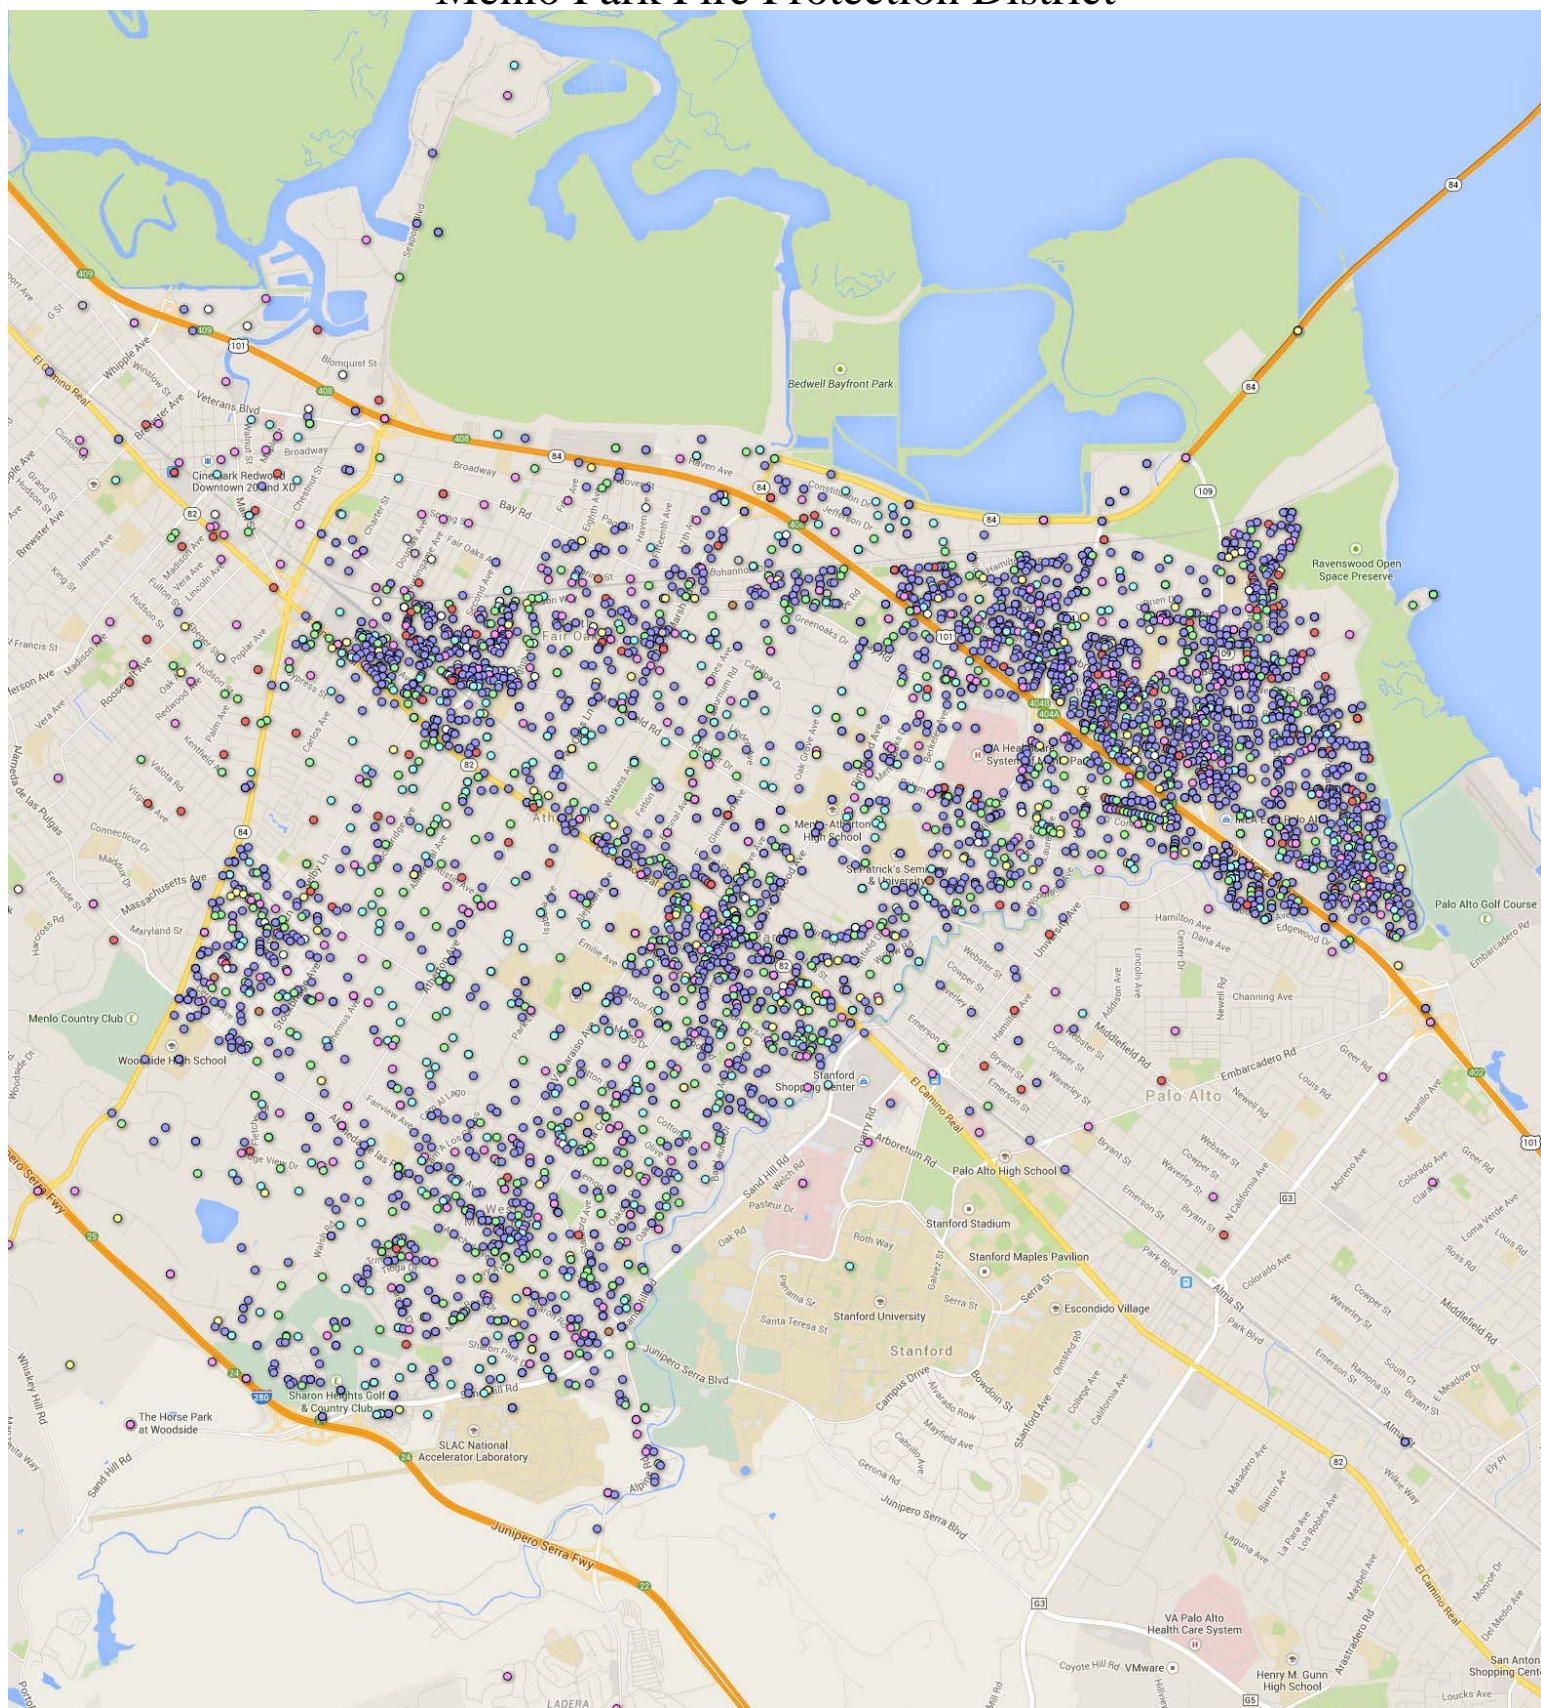

8,223 Calls in 2014

Menlo Park Fire Protection District

186 Fires	149 Hazardous Conditions	34 Special Incident Types
937 Service Calls	752 False Alarms	4 Severe Weather / 12 Overpressure Ruptures
5,274 EMS Calls	817 Good Intent Calls	58 Undefined